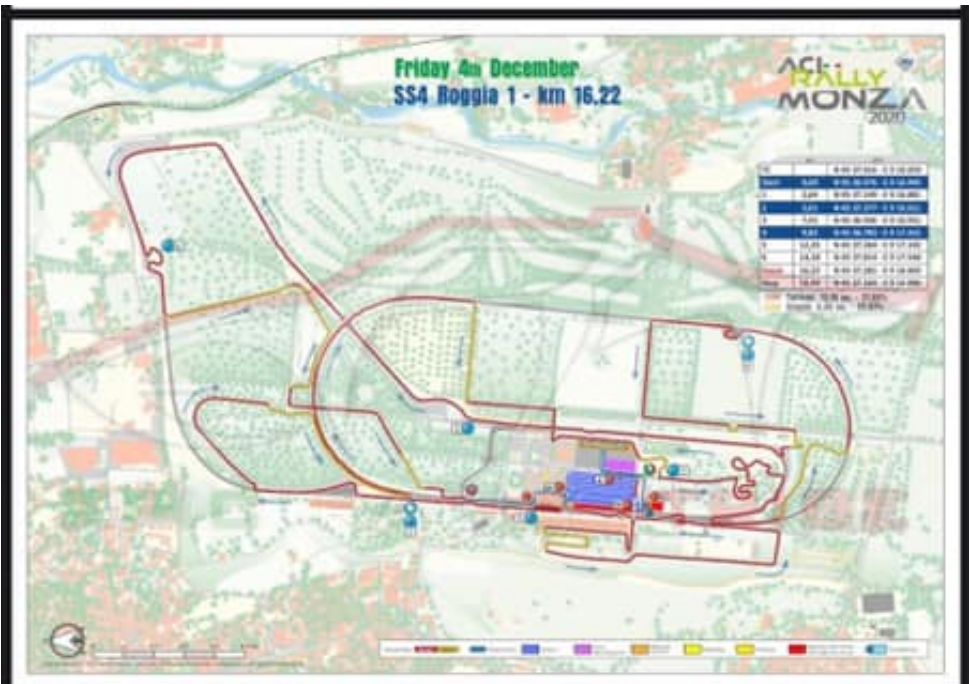

Itinerario - Postazioni d'Emergenza
Itinerary - Emergency Posts

ACI RALLY MONZA 2020

↓ SP Monza

Legend:
 - Emergency Post (Blue circle with lightning bolt)
 - Road Network (Blue line)
 - Special Stage (Red line)
 - P/M Station (Blue circle with plus)
 - Emergency (Yellow circle with lightning bolt)

Saturday 5th December

SS7/10 Selvino - km. 25.06

ACI RALLY MONZA 2020

Itinerario - Postazioni d'Emergenza
 Itinerary - Emergency Posts

TC	km	GPS
Start	0,00	N 45 45.721 - E 9 44.892
1	2,65	N 45 46.068 - E 9 44.743
2	4,37	N 45 46.218 - E 9 44.712
3	5,91	N 45 46.384 - E 9 44.527
4	7,30	N 45 46.882 - E 9 44.600
5	9,38	N 45 47.256 - E 9 43.750
6	10,60	N 45 47.655 - E 9 43.535
7	12,08	N 45 48.300 - E 9 44.084
8	13,95	N 45 48.291 - E 9 44.457
9	14,90	N 45 48.057 - E 9 44.648
10	16,84	N 45 48.908 - E 9 44.572
11	18,87	N 45 49.036 - E 9 45.118
12	20,91	N 45 49.196 - E 9 45.382
Finish	25,06	N 45 50.712 - E 9 44.792
Stop	25,38	N 45 50.678 - E 9 44.562

Emergency Post
 Radio
 First Medical
 Pollution
 Road Closure
 Special Stage

SP Monza

Mapa e grafica: © ACI Rally Monza - map. Dati: © Geoportale.com, SRTM - mapbox, Name Design © 2020

Friday 4th December
SS2 Junior 1 - km 13.43