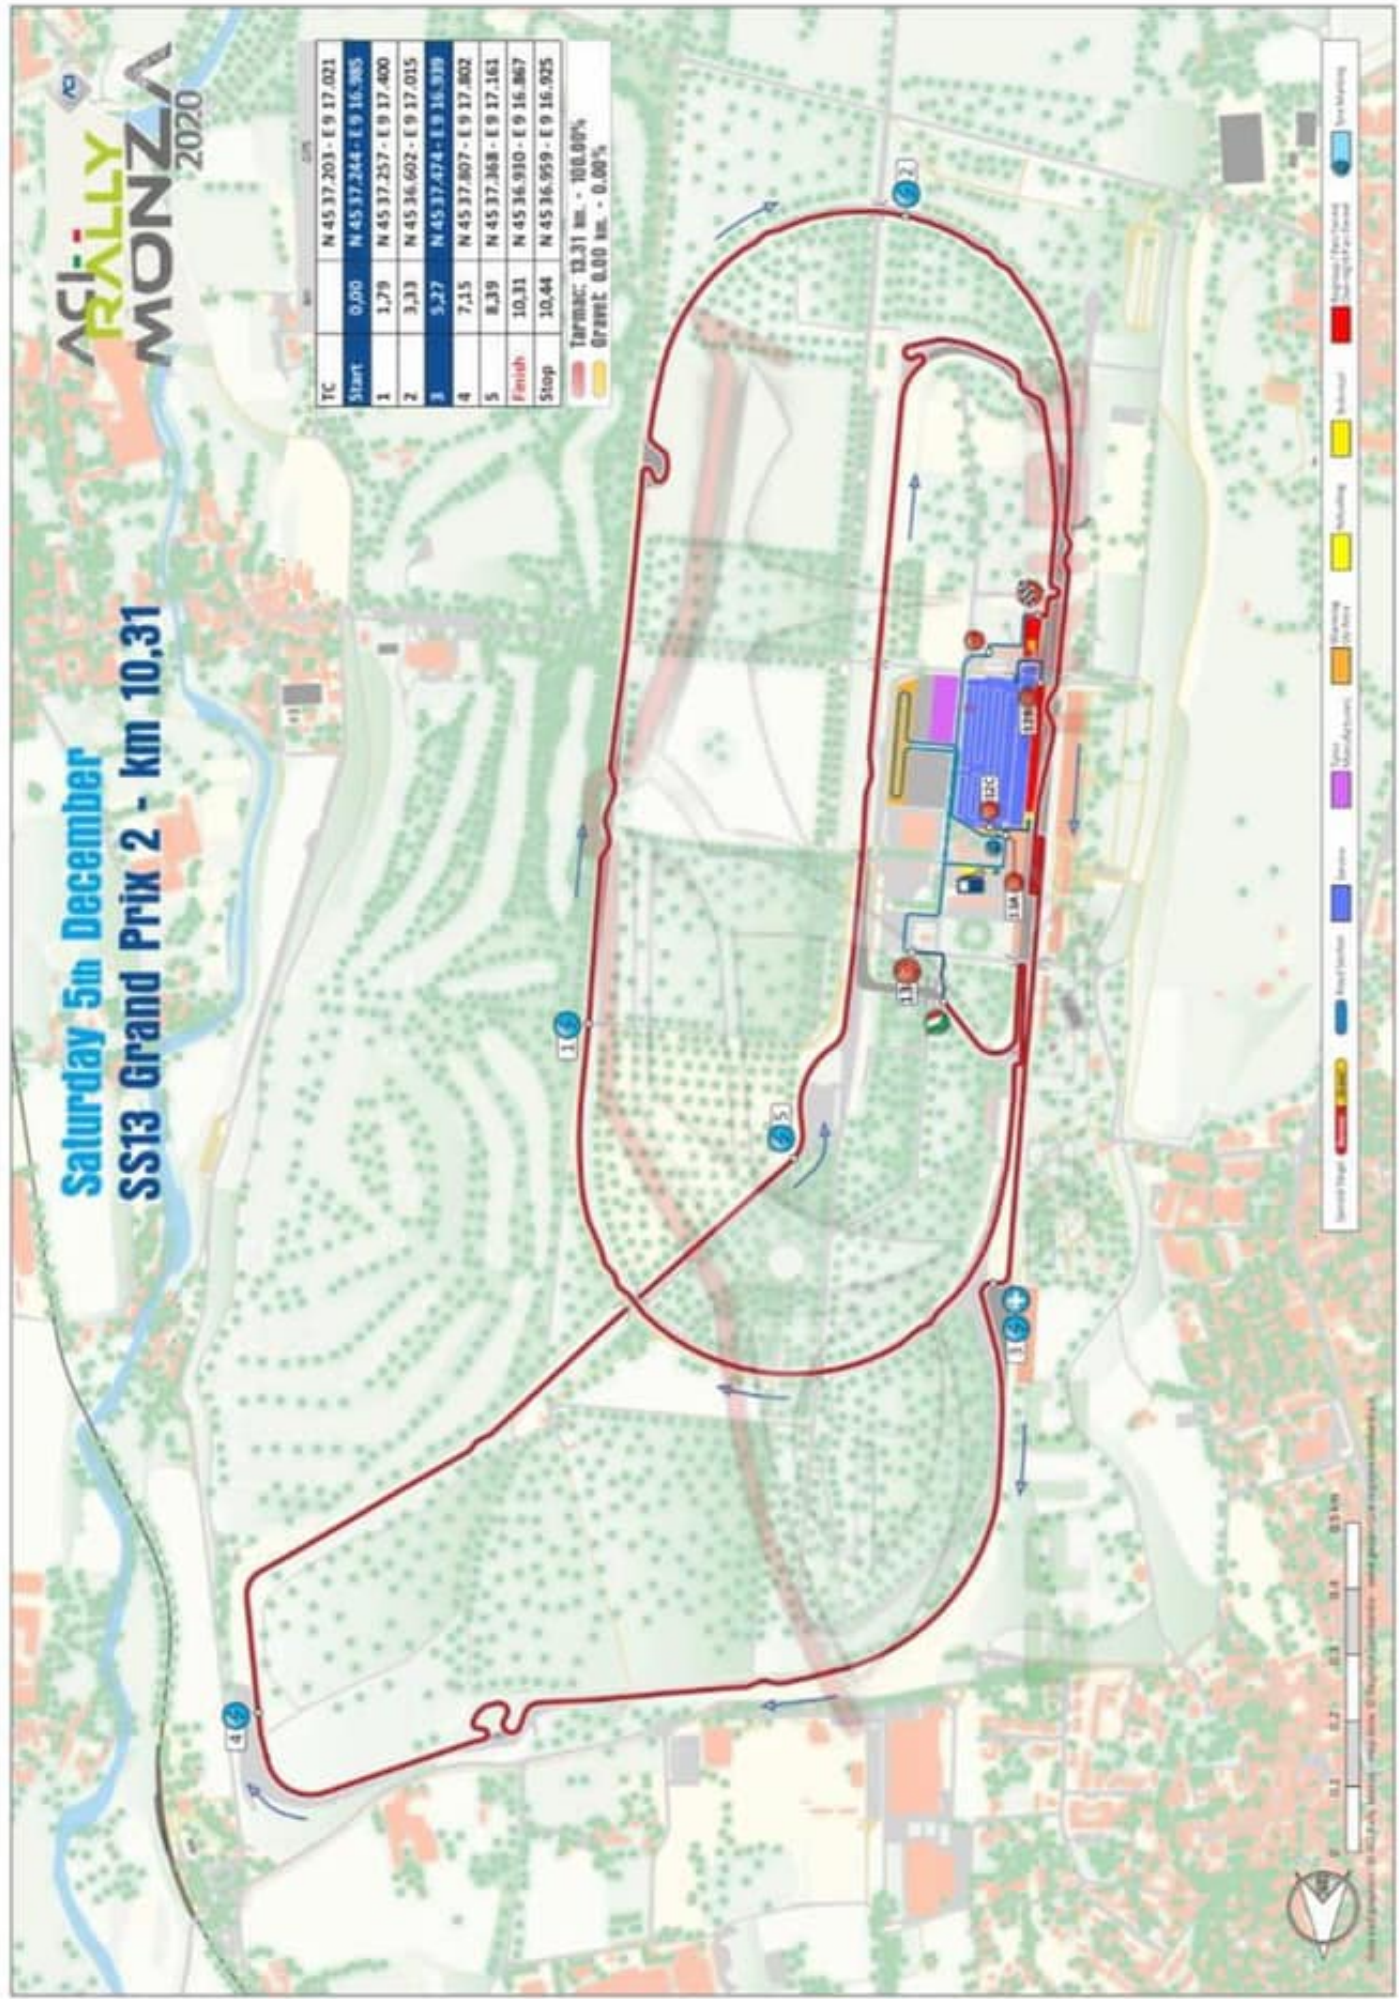

Saturday 5th December SS13 Grand Prix 2 - km 10.31

ASPIRALLY MONZA 2020

TC	N 45 37 203 - E 9 17 021
Start	0,00 N 45 37 244 - E 9 16 985
1	3,79 N 45 37 257 - E 9 17 400
2	3,33 N 45 36 602 - E 9 17 015
3	5,27 N 45 37 474 - E 9 16 939
4	7,15 N 45 37 807 - E 9 17 802
5	8,39 N 45 37 368 - E 9 17 163
Finish	10,31 N 45 36 930 - E 9 16 867
Stop	10,44 N 45 36 959 - E 9 16 925

— Tarmac: 13,31 km - 100,00%
— Gravit: 0,00 km - 0,00%

0 0.1 0.2 0.3 0.4 0.5 km
0 0.1 0.2 0.3 0.4 0.5 mi
0 0.1 0.2 0.3 0.4 0.5 miles
0 0.1 0.2 0.3 0.4 0.5 miles